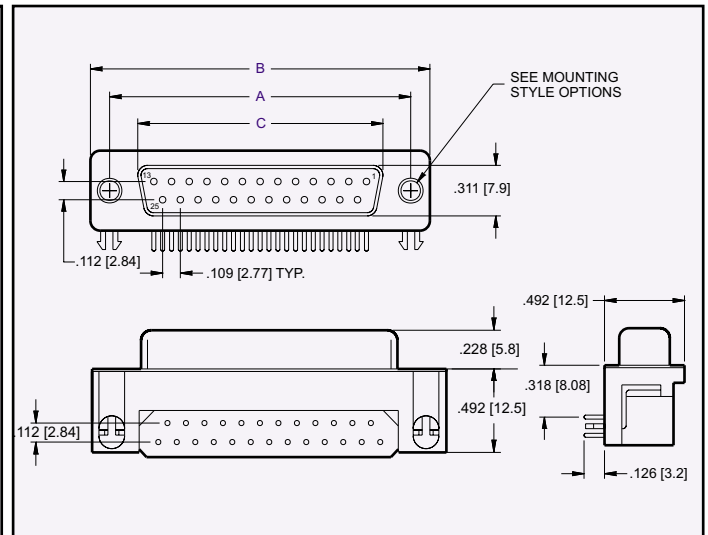

8000 Series D-Subminiature .318 Right Angle with EMI Filter

PLUG

RECEPTACLE

PLUG

CONTACTS	A	B	C
09	0.984 [25.00]	1.213 [30.80]	0.666 [16.92]
15	1.312 [33.32]	1.543 [39.20]	0.994 [25.25]
25	1.852 [47.04]	2.091 [53.10]	1.534 [38.96]
37	2.500 [63.50]	2.732 [69.40]	2.182 [55.42]

RECEPTACLE

CONTACTS	A	B	C
09	0.984 [25.00]	1.213 [30.80]	0.642 [16.30]
15	1.312 [33.32]	1.543 [39.20]	0.969 [24.60]
25	1.852 [47.04]	2.091 [53.10]	1.508 [38.30]
37	2.500 [63.50]	2.732 [69.40]	2.157 [54.80]

Dimensions are in inches [mm]

PART NUMBERING