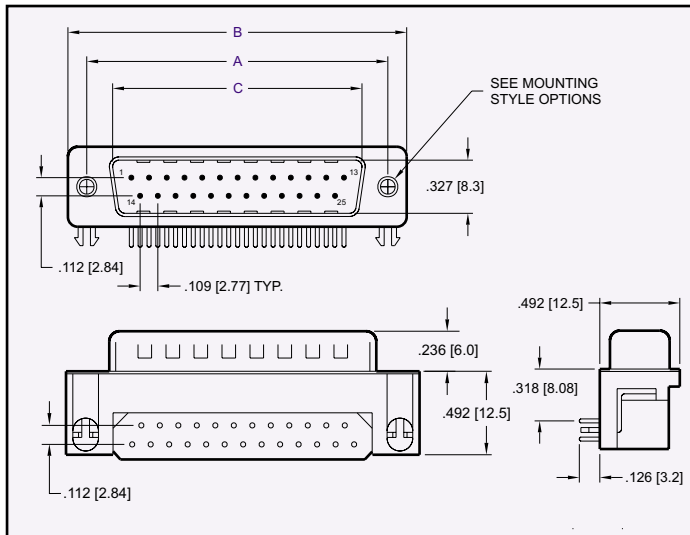

8000 Series D-Subminiature .318 Right Angle with EMI Filter

PLUG

RECEPTACLE

PLUG

CONTACTS	A	B	C
09	0.984 [25.00]	1.213 [30.80]	0.666 [16.92]
15	1.312 [33.32]	1.543 [39.20]	0.994 [25.25]
25	1.852 [47.04]	2.091 [53.10]	1.534 [38.96]
37	2.500 [63.50]	2.732 [69.40]	2.182 [55.42]

RECEPTACLE

CONTACTS	A	B	C
09	0.984 [25.00]	1.213 [30.80]	0.642 [16.30]
15	1.312 [33.32]	1.543 [39.20]	0.969 [24.60]
25	1.852 [47.04]	2.091 [53.10]	1.508 [38.30]
37	2.500 [63.50]	2.732 [69.40]	2.157 [54.80]

Dimensions are in inches [mm]

PART NUMBERING