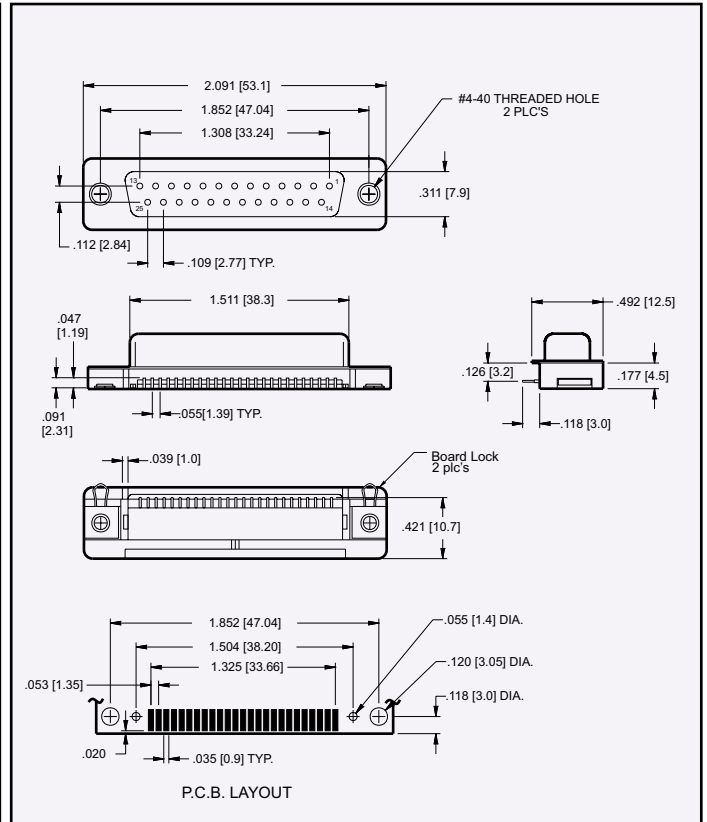

# 8000 Series D-Subminiature .126 Right Angle Surface Mount

**PLUG**

**RECEPTACLE**

Dimensions are in inches [mm]

## PART NUMBERING