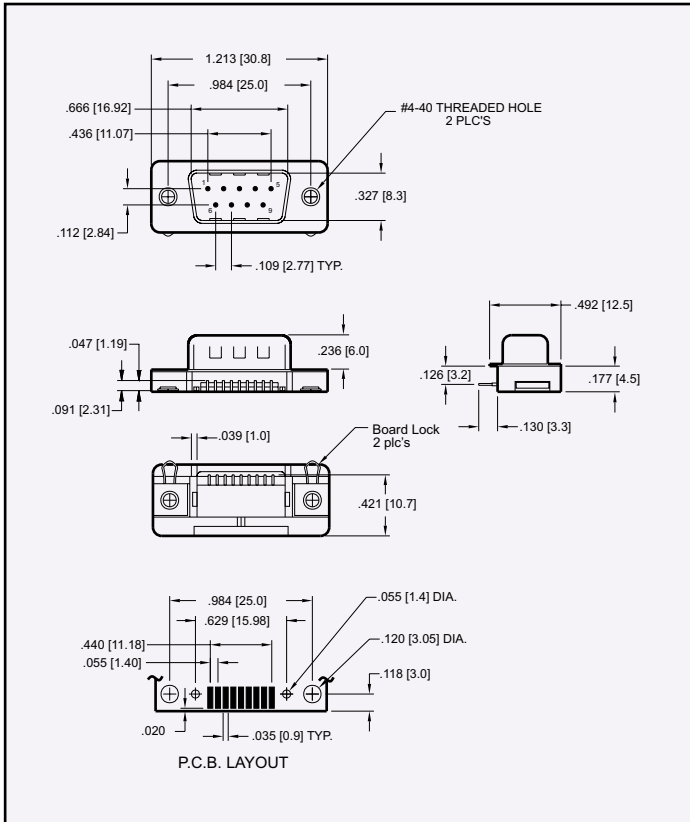

# 8000 Series D-Subminiature .126 Right Angle Surface Mount

**PLUG**

**RECEPTACLE**

Dimensions are in inches [mm]

## PART NUMBERING